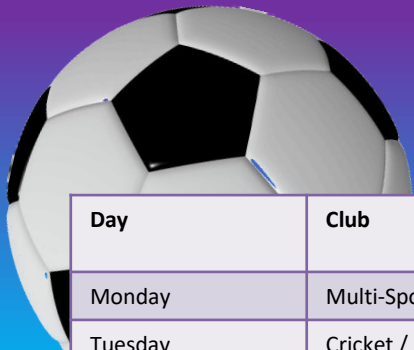

# Premier Clubs at St Mary's School

Day	Club	Year group	Start Time	End Time	Start Date	End Date	Cost Per Session	Cost per course
Monday	Multi-Sports	R-2	3.15pm	4.15pm	19 <sup>th</sup> April	24 <sup>th</sup> May	£5.50	£33.00
Tuesday	Cricket / Rounders	3-6	3.20pm	4.30pm	20 <sup>th</sup> April	25 <sup>th</sup> May	£5.50	£33.00
Friday	Gymnastics	R-2	3.15pm	4.15pm	23 <sup>rd</sup> April	28 <sup>th</sup> May	£5.50	£33.00
Friday	Dodgeball/ Bench ball	3-6	3.20pm	4.30pm	23 <sup>rd</sup> April	28 <sup>th</sup> May	£5.50	£33.00